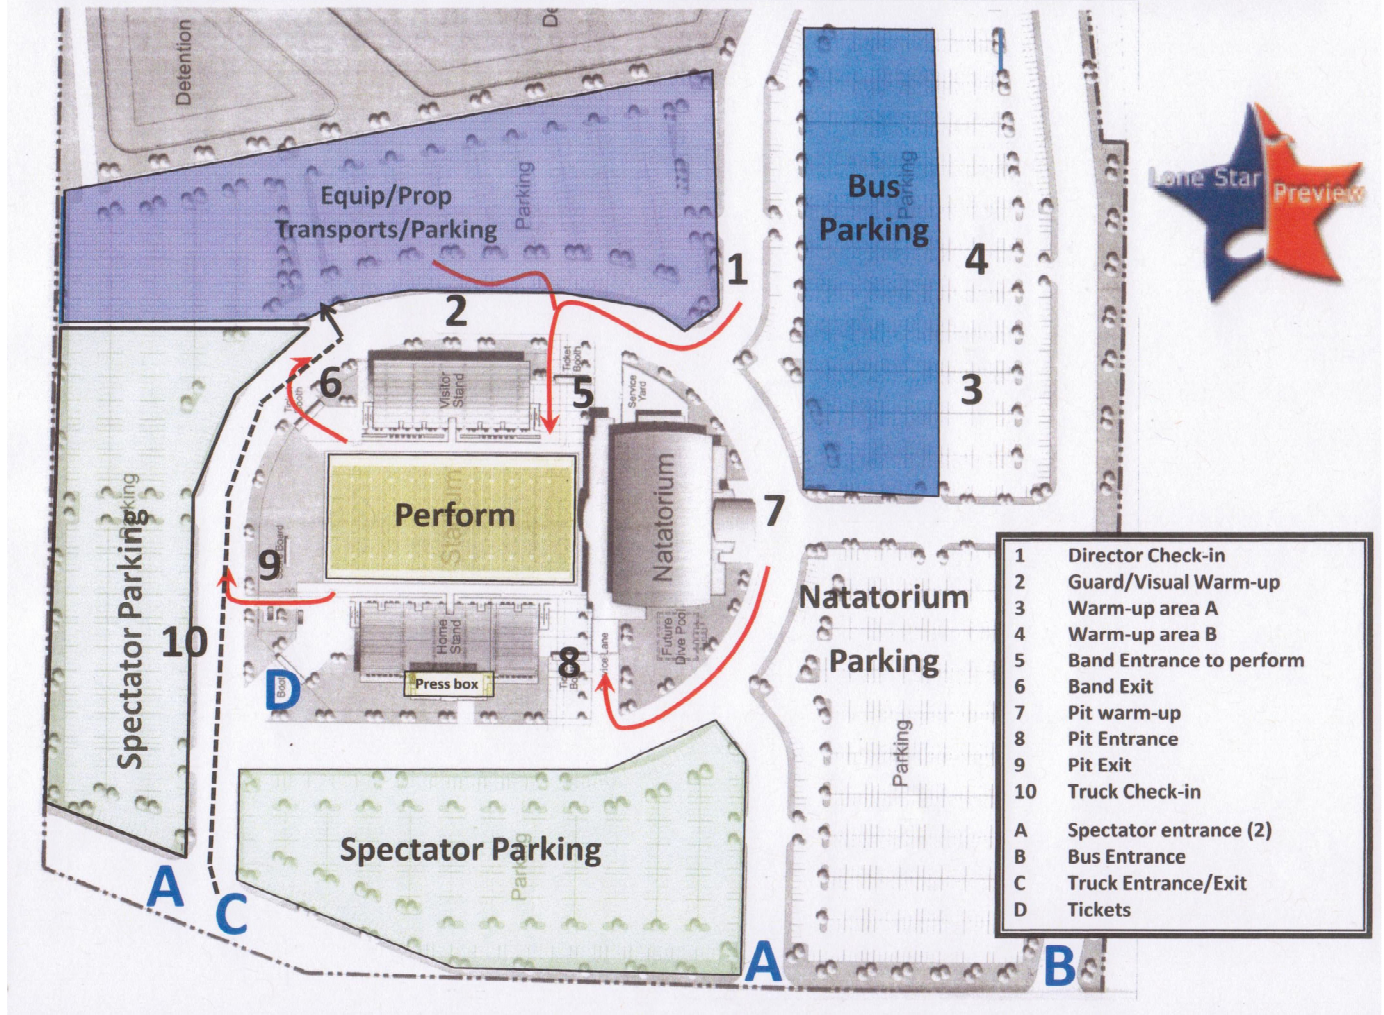

Address: 19115 David Memorial Drive, Shenandoah, TX 77385

Lone Star Preview Venue Cisd Woodforest Bank Stadium

Directions to Woodforest Stadium

Traveling South on I-45:

Exit Research Forest / Tamina Road (Exit 77)
 U-Turn under I-45
 Follow feeder road north
 Turn right on Shenandoah Park Drive
 Turn right on David Memorial to Stadium
 Spectators use entrance "A" / Busses use entrance "B" / Equip Trucks use entrance "C"

Traveling North on I-45

Exit Research Forest / Tamina Road (Exit 77)
 Stay of feeder north through stop light
 Turn right on Shenandoah Park Drive
 Turn right on David Memorial to Stadium
 Spectators use entrance "A" / Busses use entrance "B" / Equip Trucks use entrance "C"